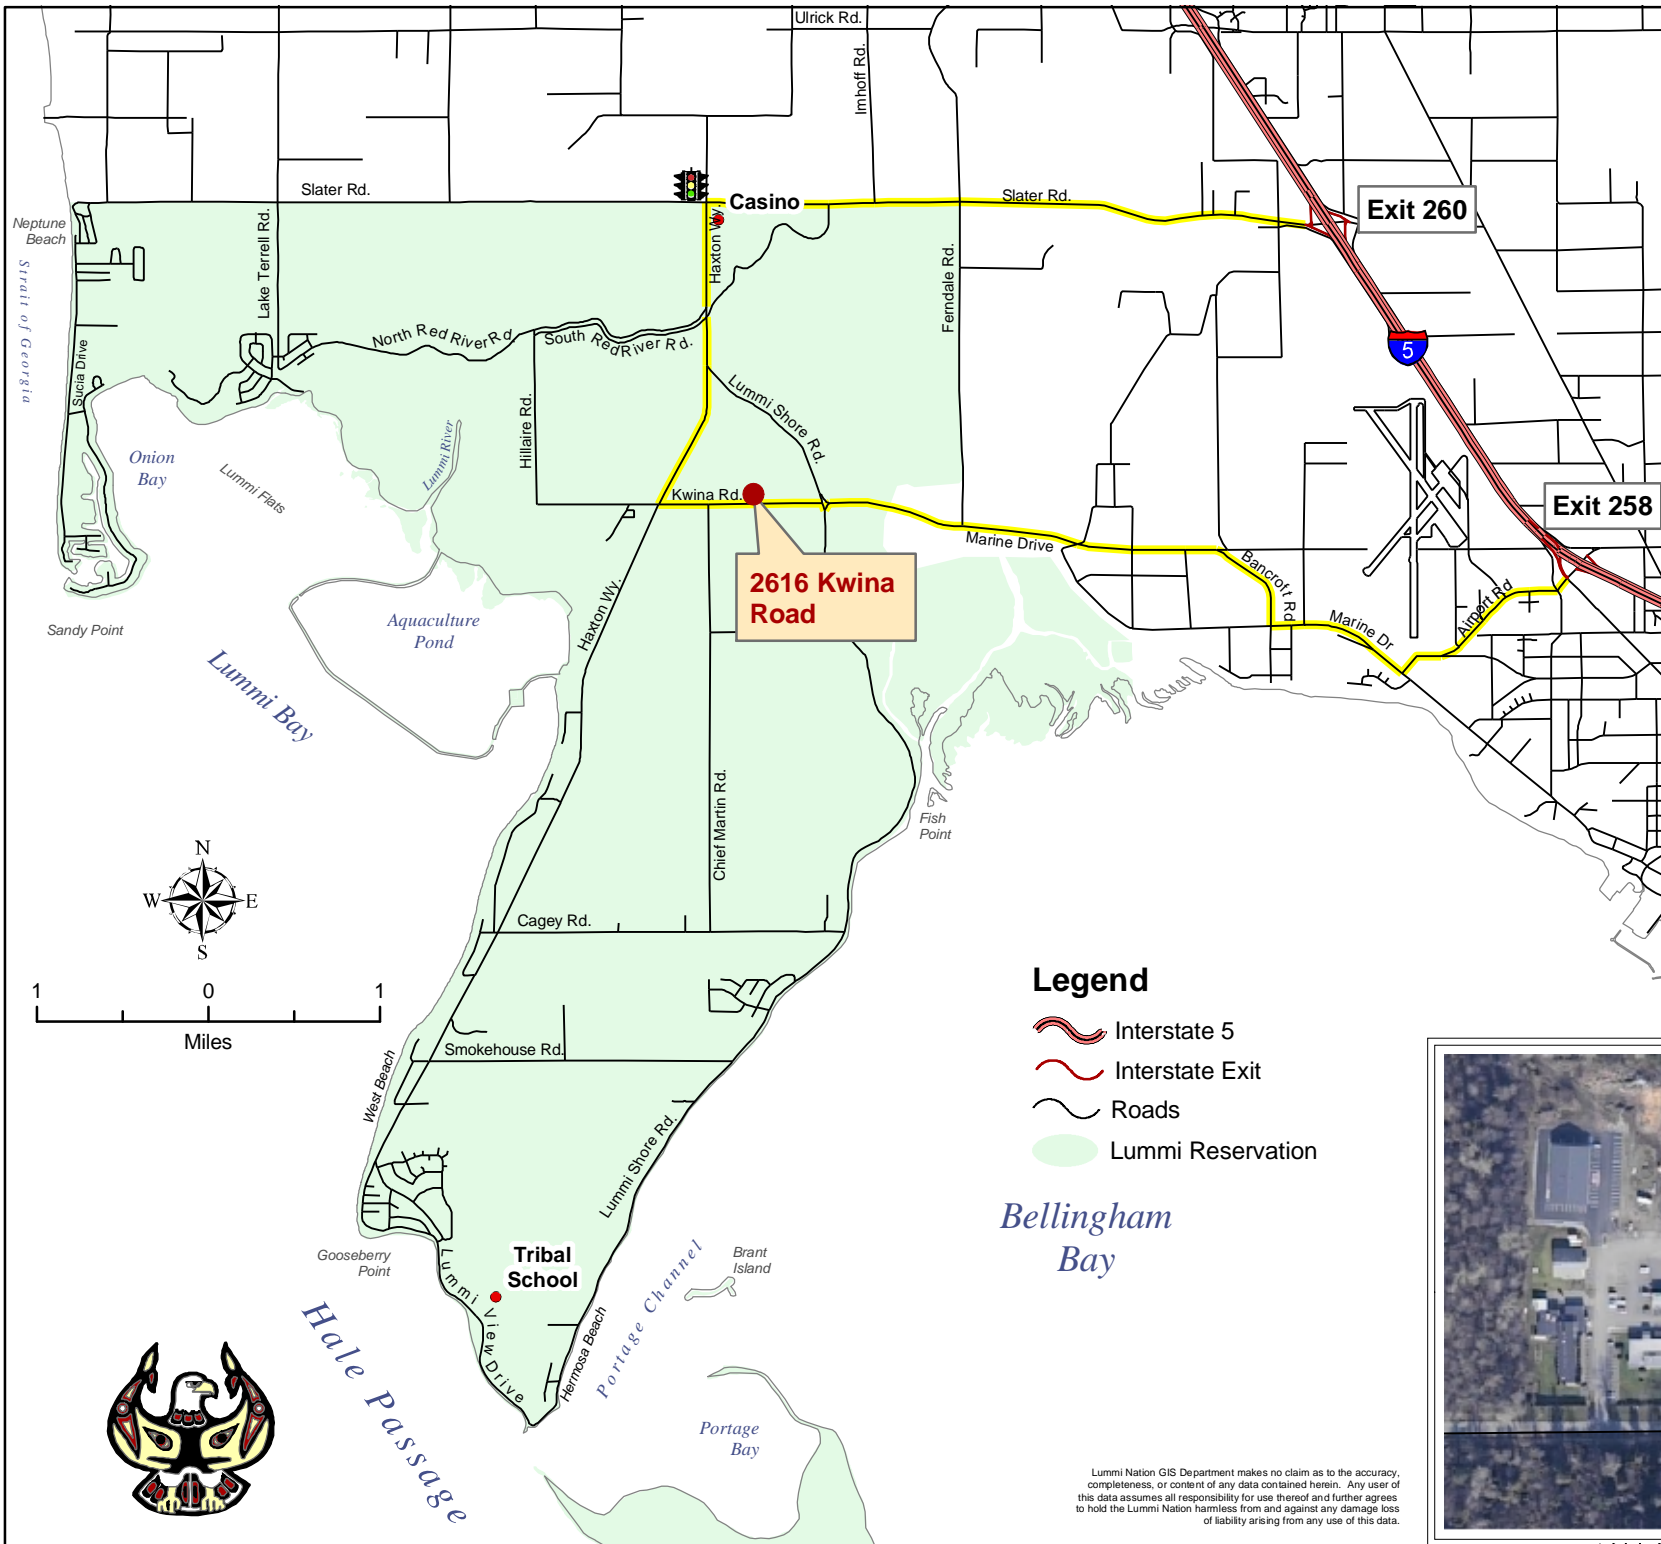

Lummi Reservation Vicinity Map

Directions to LIBC from Interstate 5

2616 Kwina Road