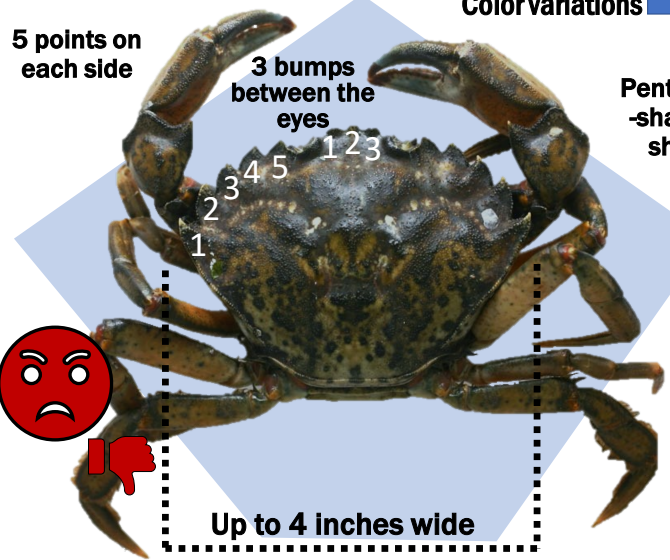

## How to identify European green crab:

5 points on each side

3 bumps between the eyes

Color variations →

Pentagon-shaped shell

Up to 4 inches wide

Note the location, date, and time. Please leave the crab where you found it.

## Often confused with these native crabs:

Hairy Helmet Crab

Count the spines!

Dungeness Crab

Hairy Shore Crab