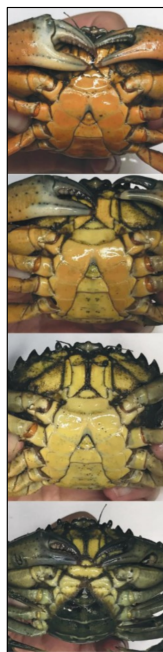

## How to identify European green crab:

5 points on each side

3 bumps between the eyes

Color variations →

Pentagon-shaped shell

Up to 4 inches wide

Note the location, date, and time. Please leave the crab where you found it.

## Often confused with these native crabs:

Hairy Helmet Crab

Count the spines!

Dungeness Crab

Hairy Shore Crab