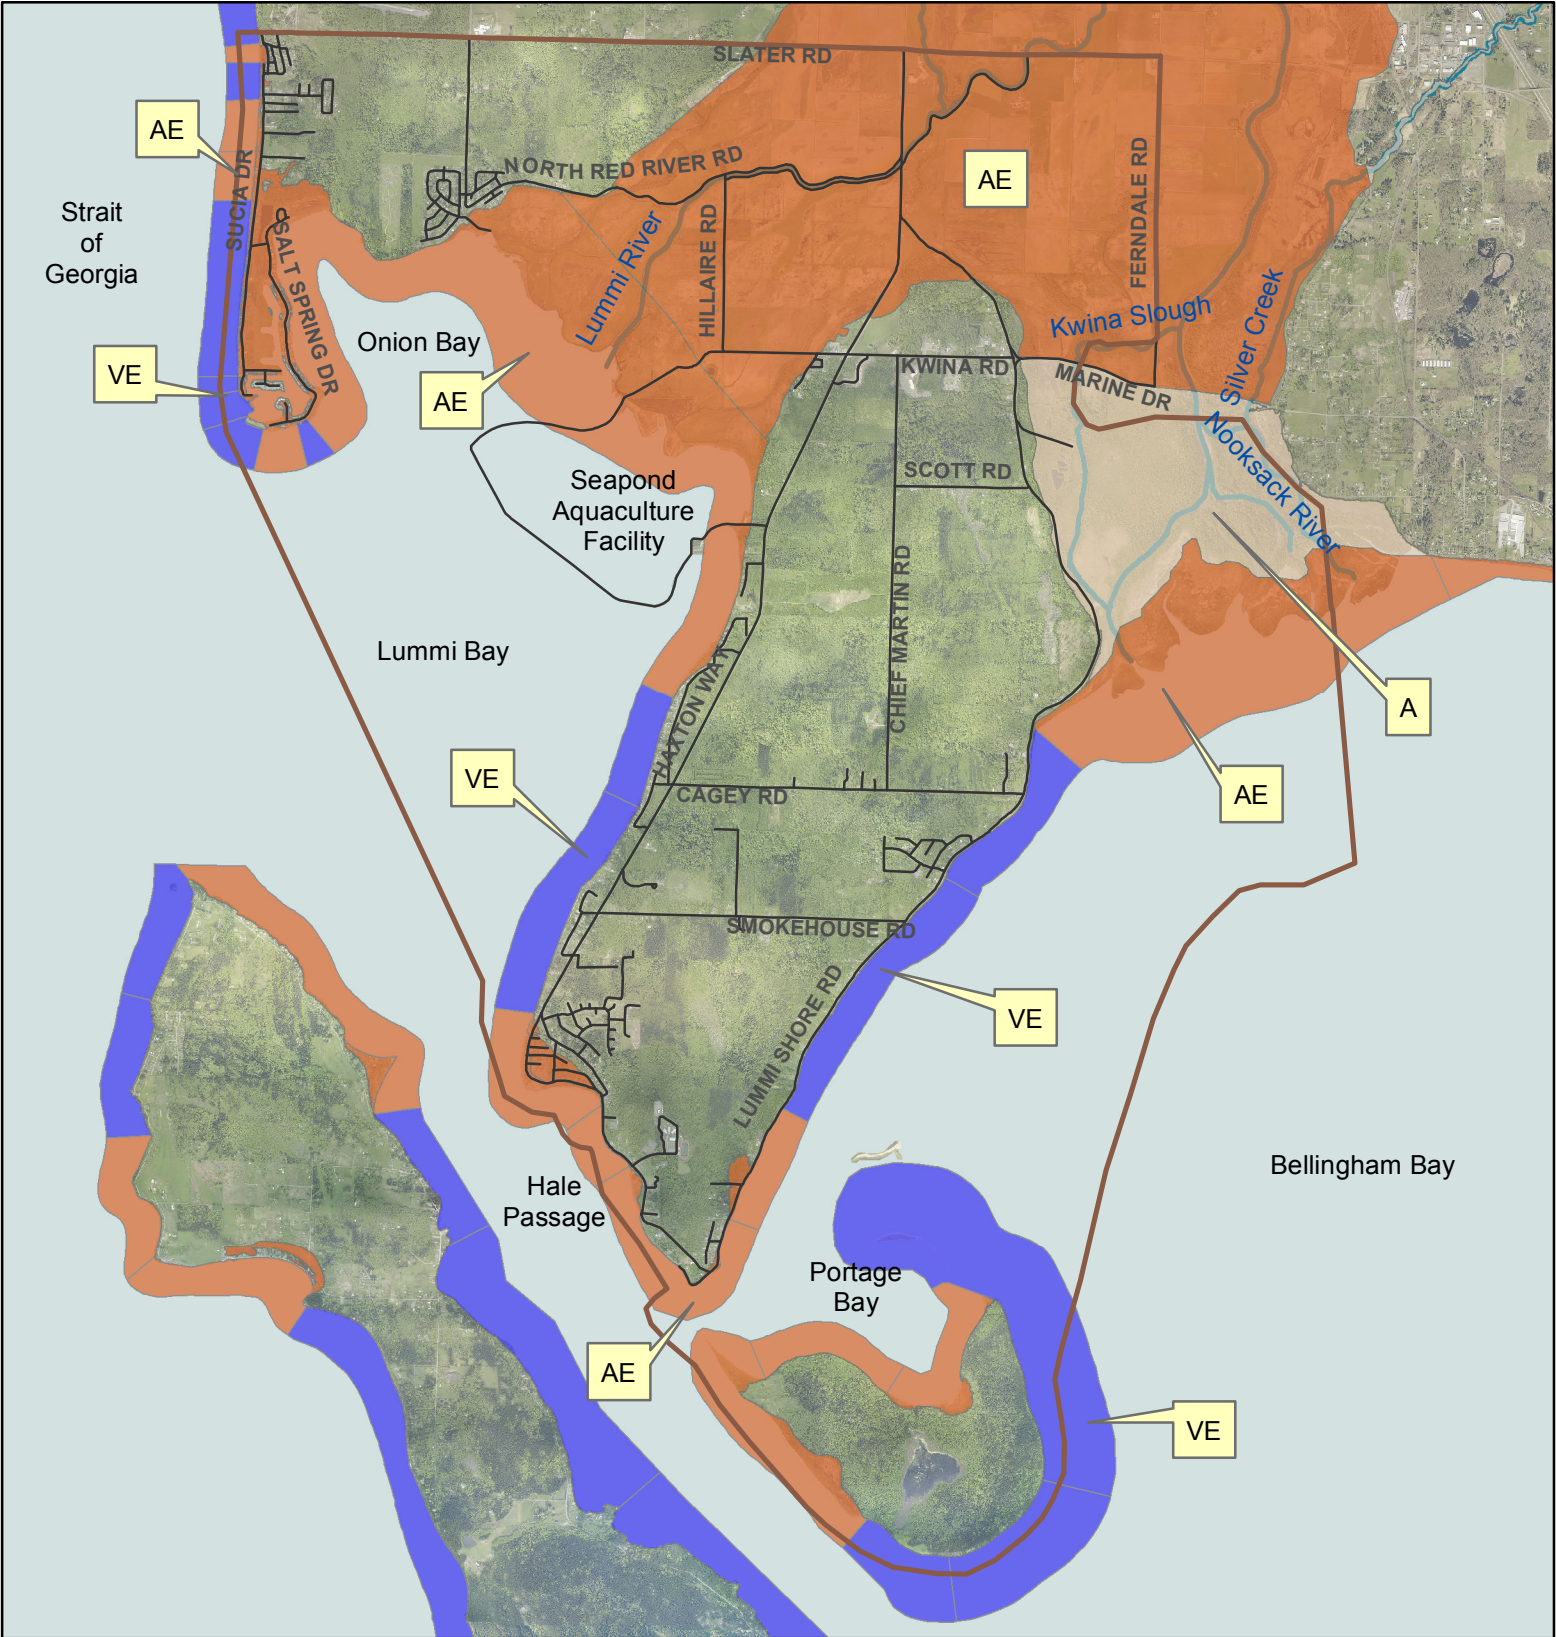

Special Flood Hazard Areas on the Lummi Indian Reservation as Mapped by FEMA

- Lummi Reservation Boundary
- FEMA Flood Hazard Zones (2019)**
- A, No Base Flood Elevations determined
- AE, Base Flood Elevations determined
- VE, Coastal Flood Zone with velocity hazard