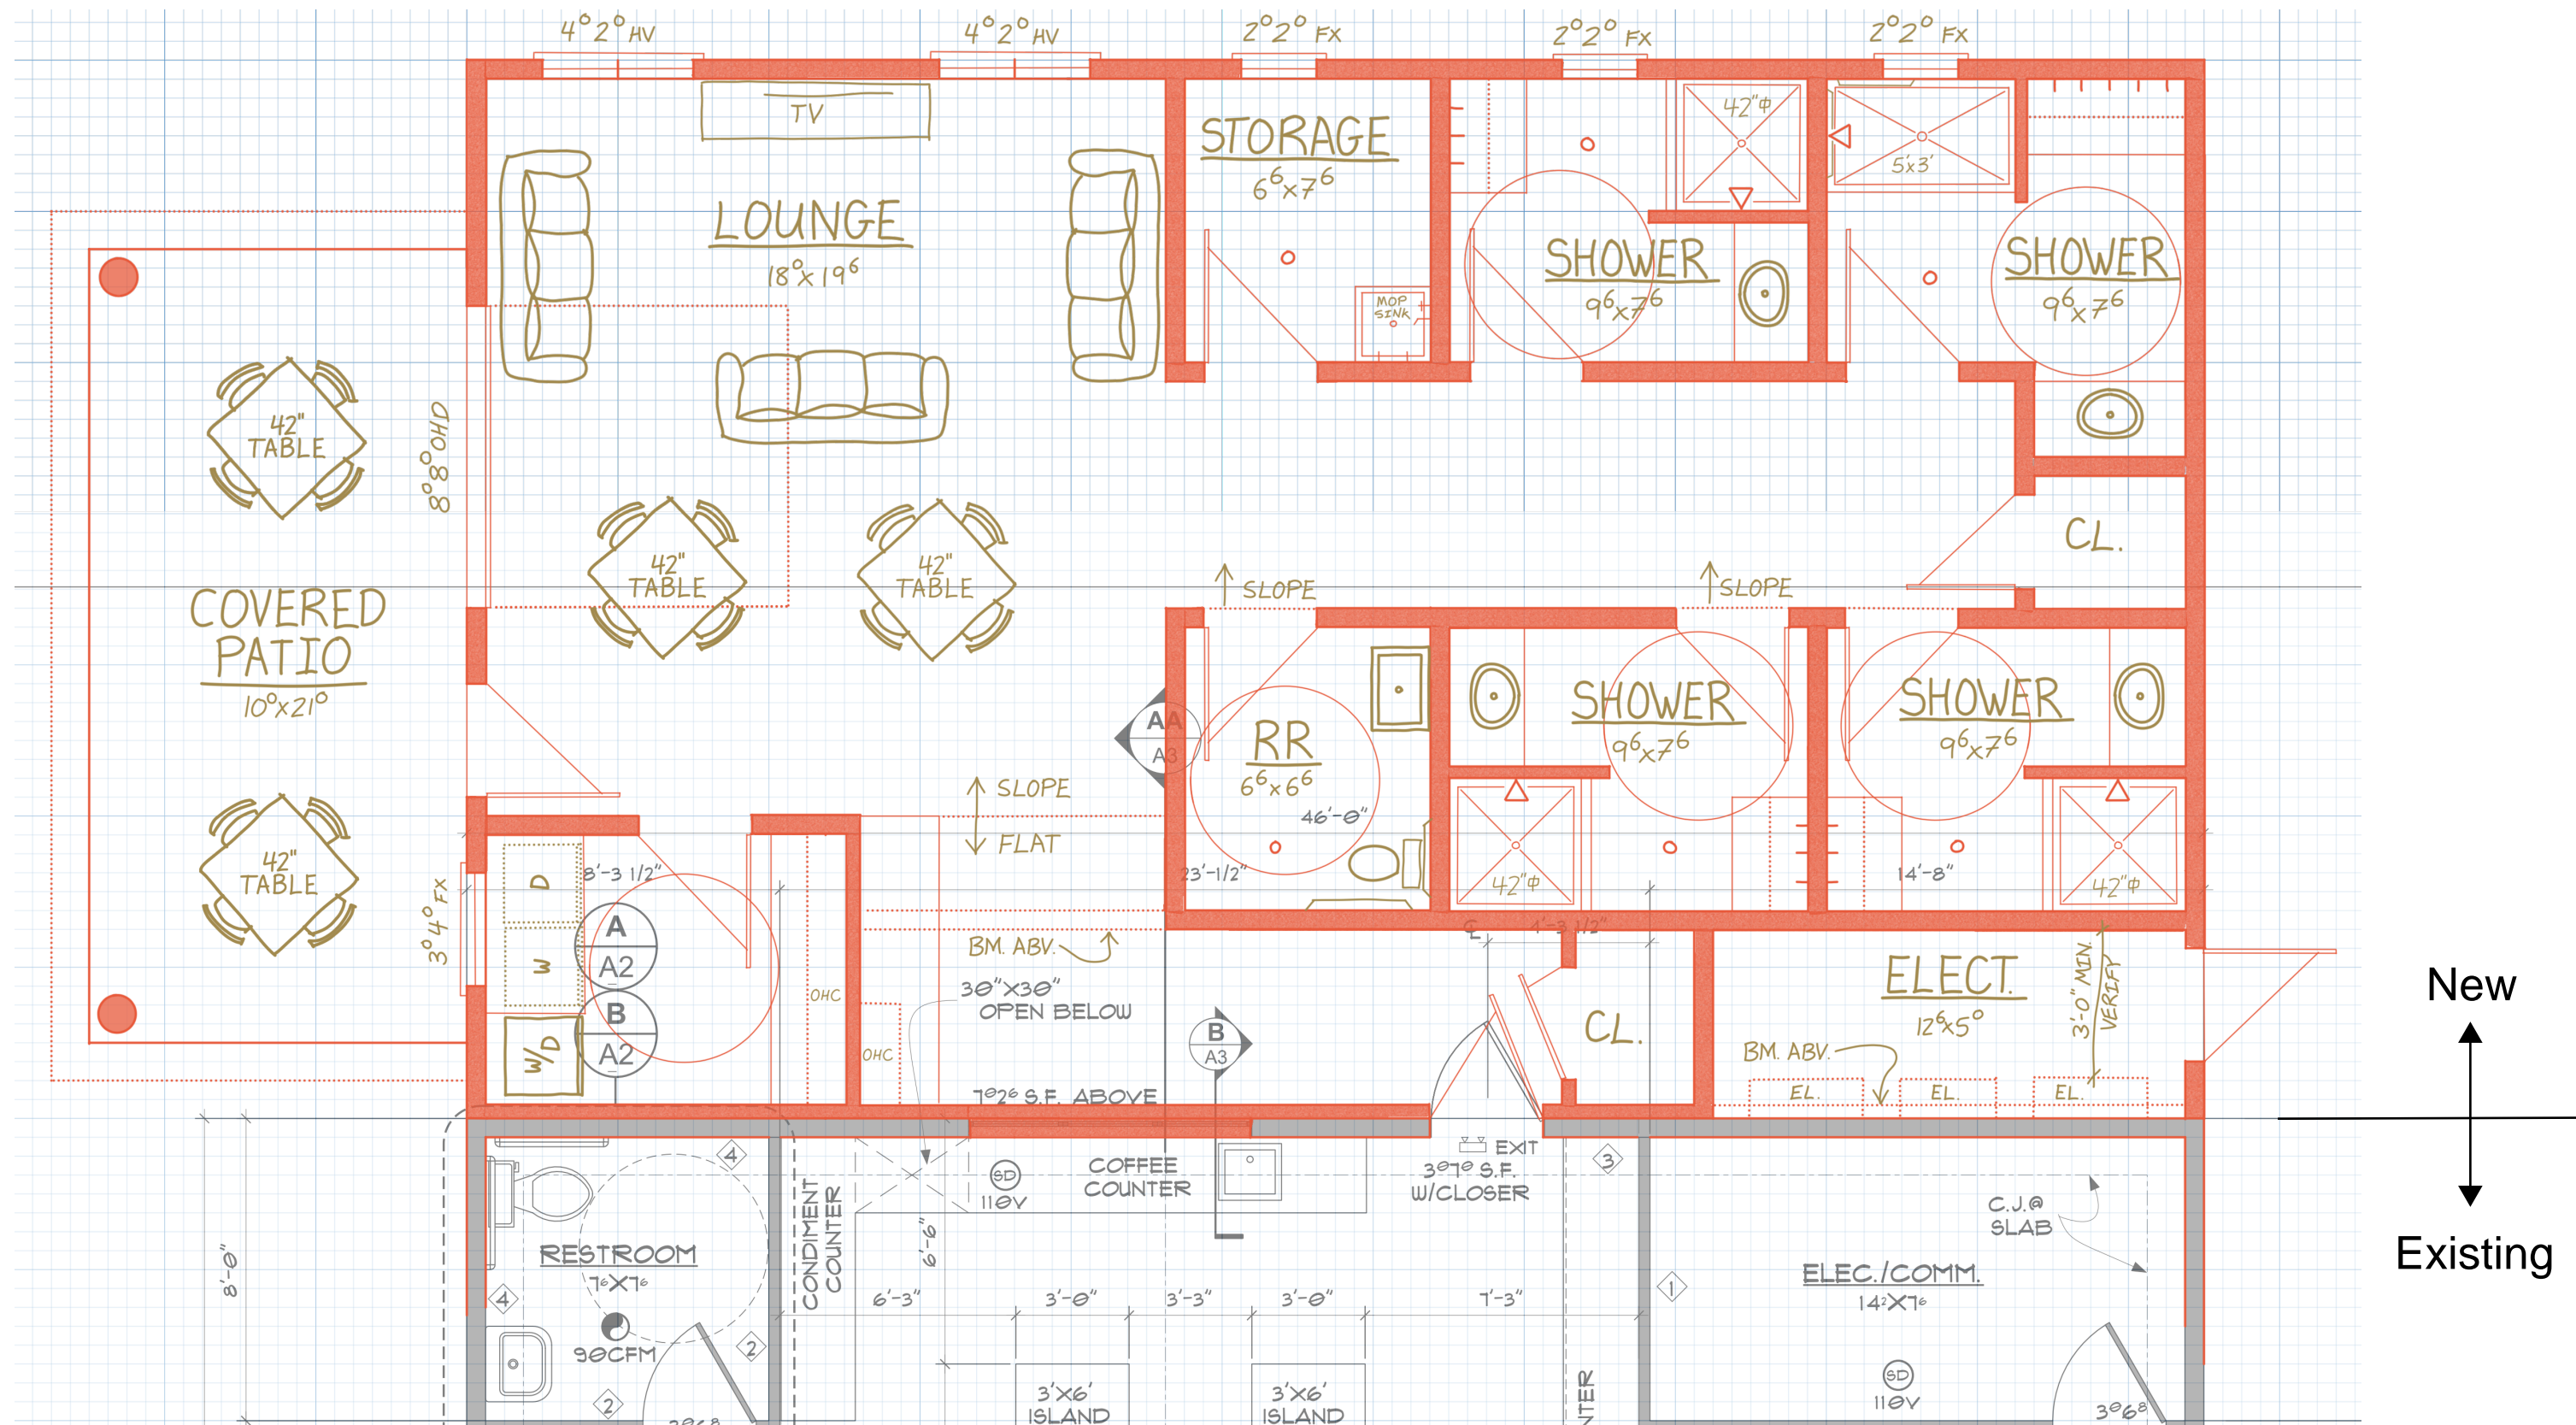

# LCC Truck Hub - Gathering + Shower Remodel-Addition

Schematic Design  
3-19-23

## Main Floor Plan